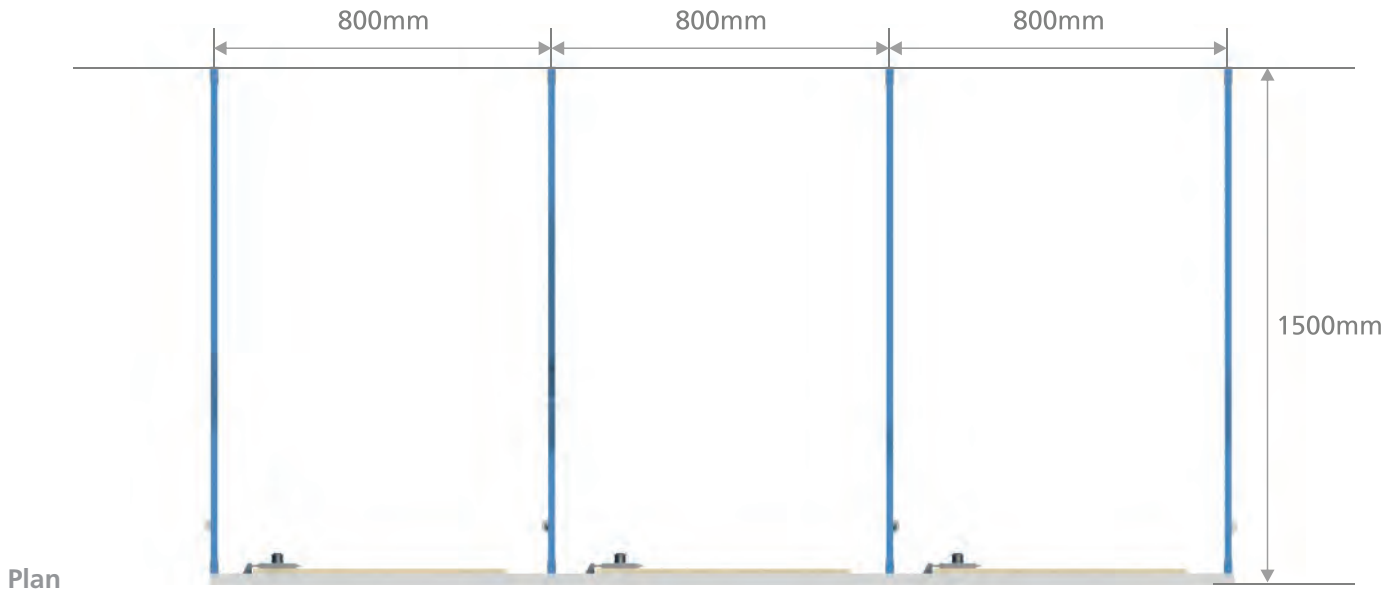

- Suitable for** Offices, Restaurants
- Board** 19mm Melamine Faced Chipboard
- Edging** 2mm ABS for extra durability
- Fittings** Satin Anodised Aluminium
(optional upgrade to Powder Coated colours)
- Usage** For use in dry, low use areas

Satin Anodised Aluminium Fittings

Cubicles

End Pilasters: 1800mm high x 100mm wide. Mid Pilasters: 1800mm high x 200mm wide

Partitions: 1800mm high x 1500mm wide. Doors: 1800mm high x 650mm wide

Standard sizes shown are based on a cubicle size of 800mm wide x 1500mm deep x 1800m high.