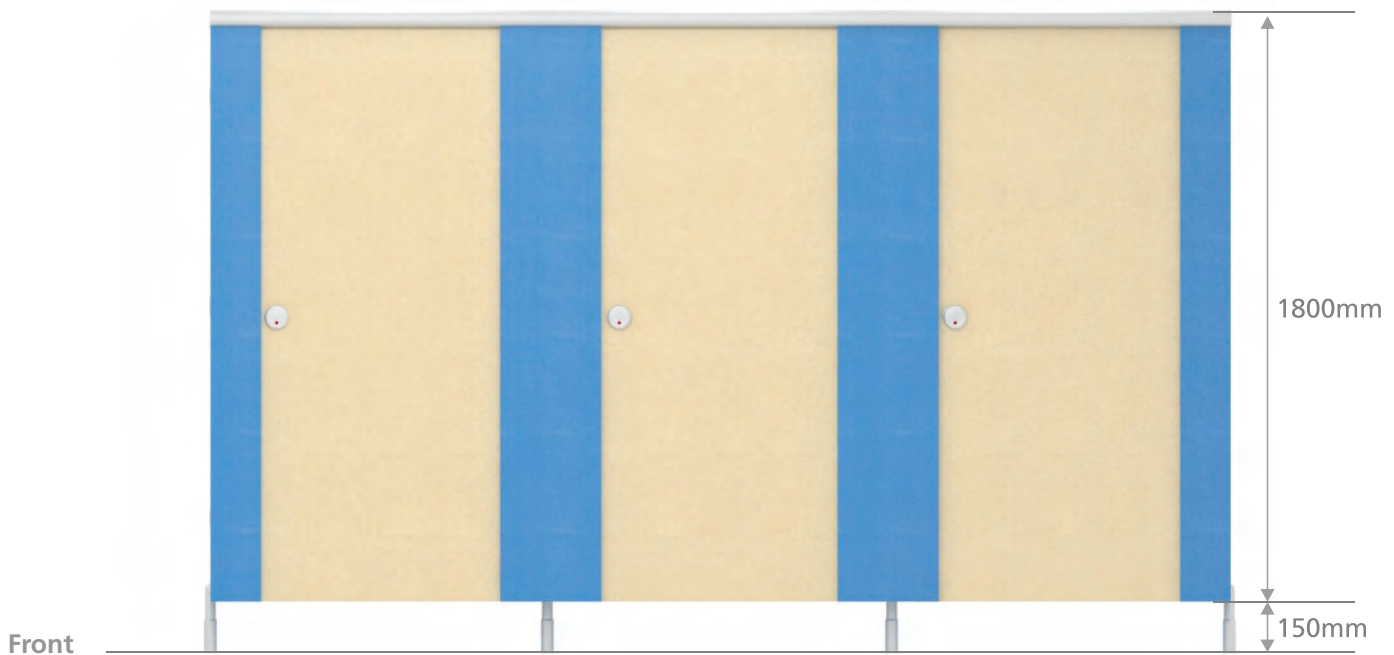

MODEST

Aluminium Fittings

Durability

LOW → HIGH

Moisture Resistance

LOW → HIGH

Finishes Used in this Example

The Modest Range is the answer for projects with a tight budget.

- Suitable for** Offices, Restaurants
- Board** 19mm Melamine Faced Chipboard
- Edging** 2mm ABS for extra durability
- Fittings** Satin Anodised Aluminium
(optional upgrade to Powder Coated colours)
- Usage** For use in dry, low use areas

Satin Anodised Aluminium Fittings

Cubicles

End Pilasters: 1800mm high x 100mm wide. Mid Pilasters: 1800mm high x 200mm wide

Partitions: 1800mm high x 1500mm wide. Doors: 1800mm high x 650mm wide

Standard sizes shown are based on a cubicle size of 800mm wide x 1500mm deep x 1800m high.